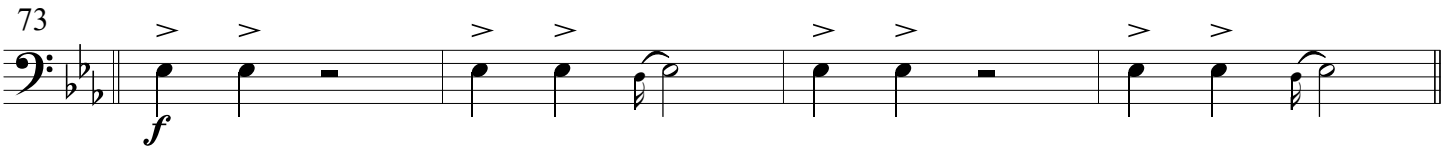

51

57

61

65

69

73

77

D.S. al Coda

87