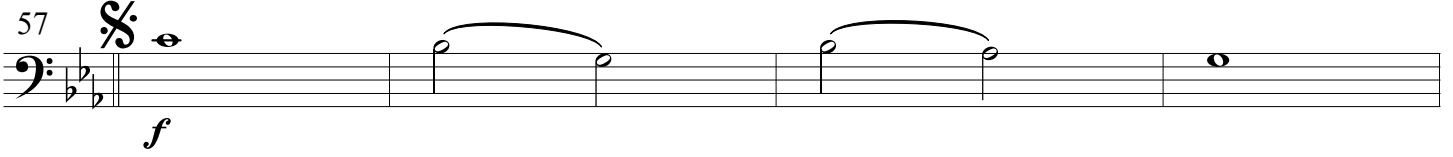

41

Measures 41-44: Bass clef, C major, 4/4 time. Dynamics: *mf*.

45

Measures 45-50: Bass clef, C major, 4/4 time.

51

57

61

65