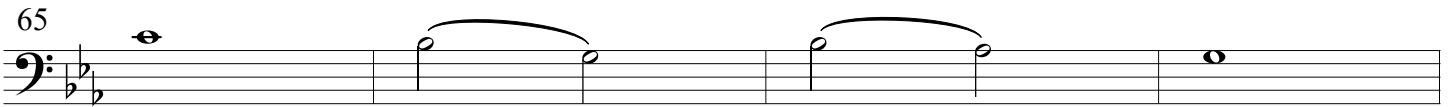

41

Measures 41-44: Bass clef, C major, 4/4 time. Dynamics: *mf*.

45

Measures 45-50: Bass clef, C major, 4/4 time.

51

57

61

65